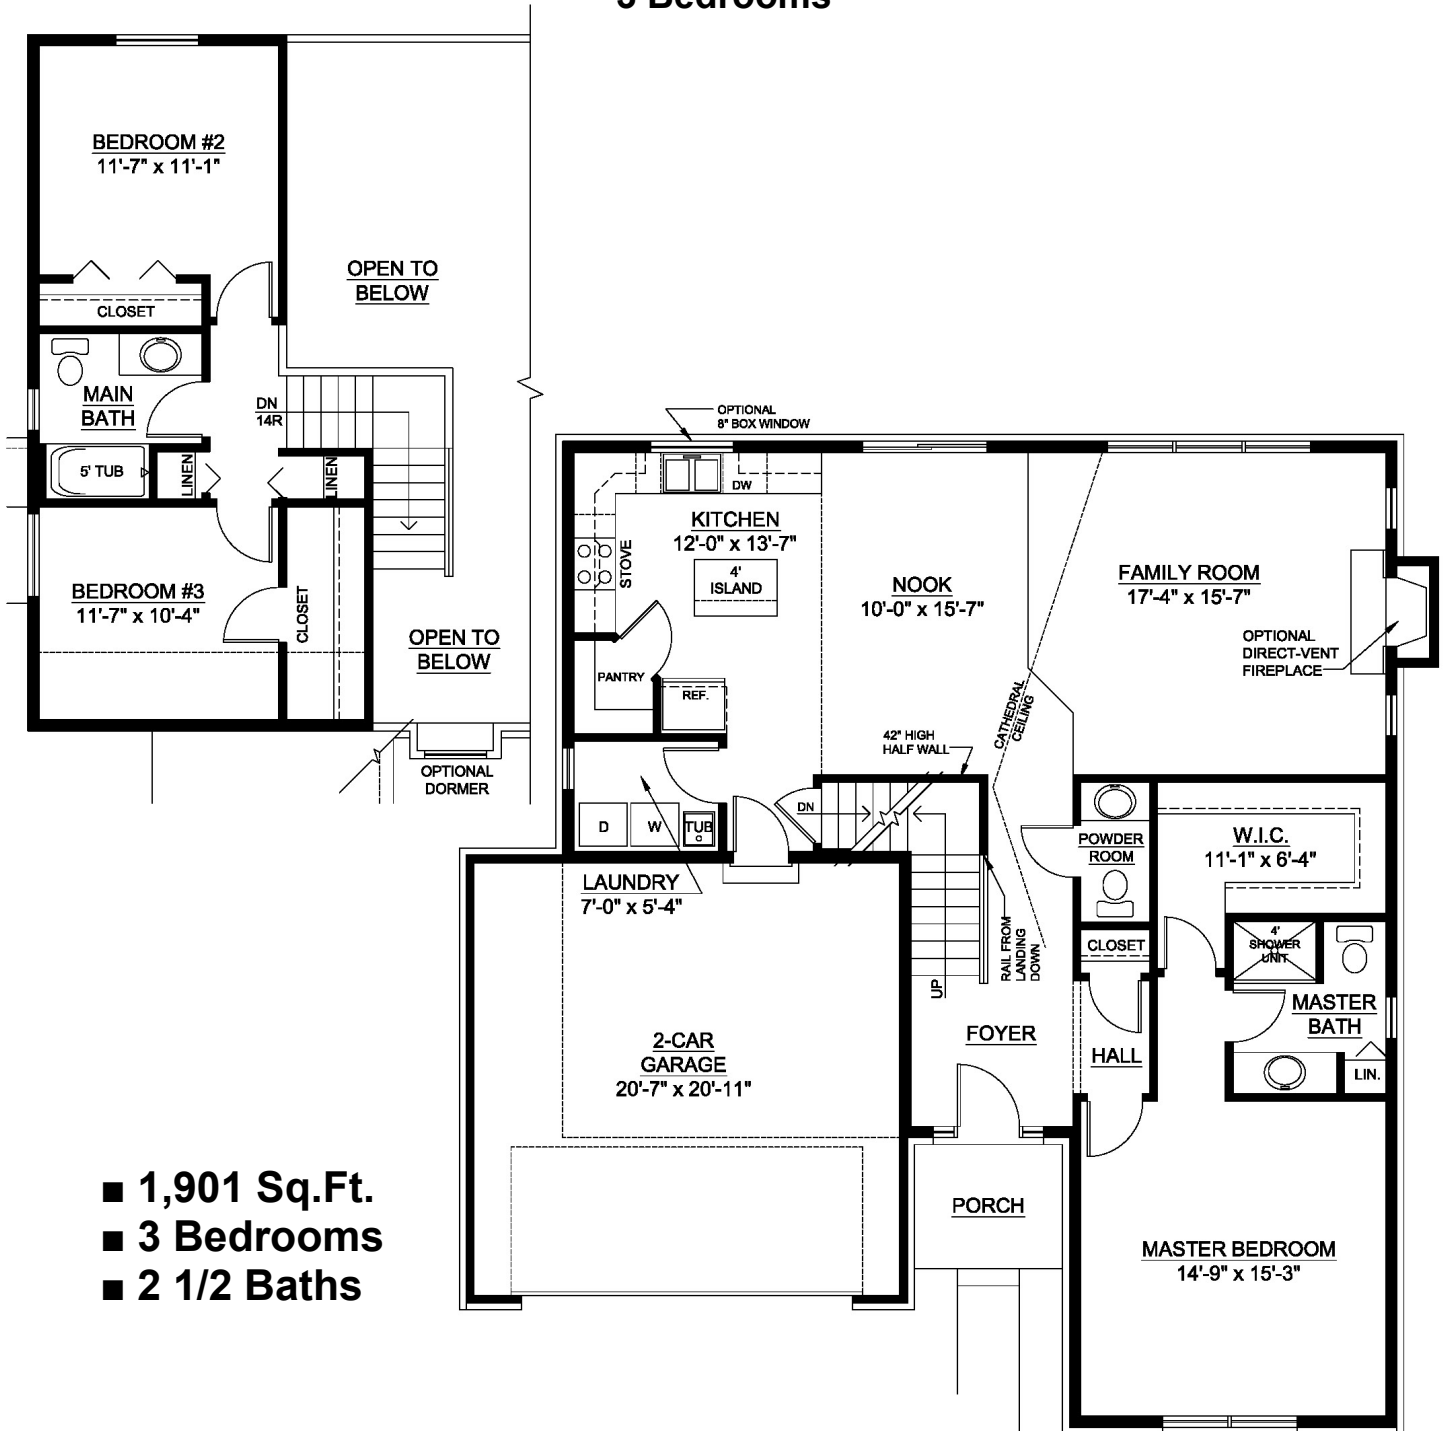

The Lofton

3 Bedrooms

- 1,901 Sq.Ft.
- 3 Bedrooms
- 2 1/2 Baths

www.myphhome.com

For more information call Laura at (248) 390-7792

The floor plans and elevations are an artist's depiction and are meant as a guide. Renderings do not accurately depict the legal description of the property, boundaries, or dimensions. We cannot provide any guarantees that the actual elevation will not differ from the artist's depiction. The builder reserves the right to make changes in prices, materials, or specifications without notice or obligation.