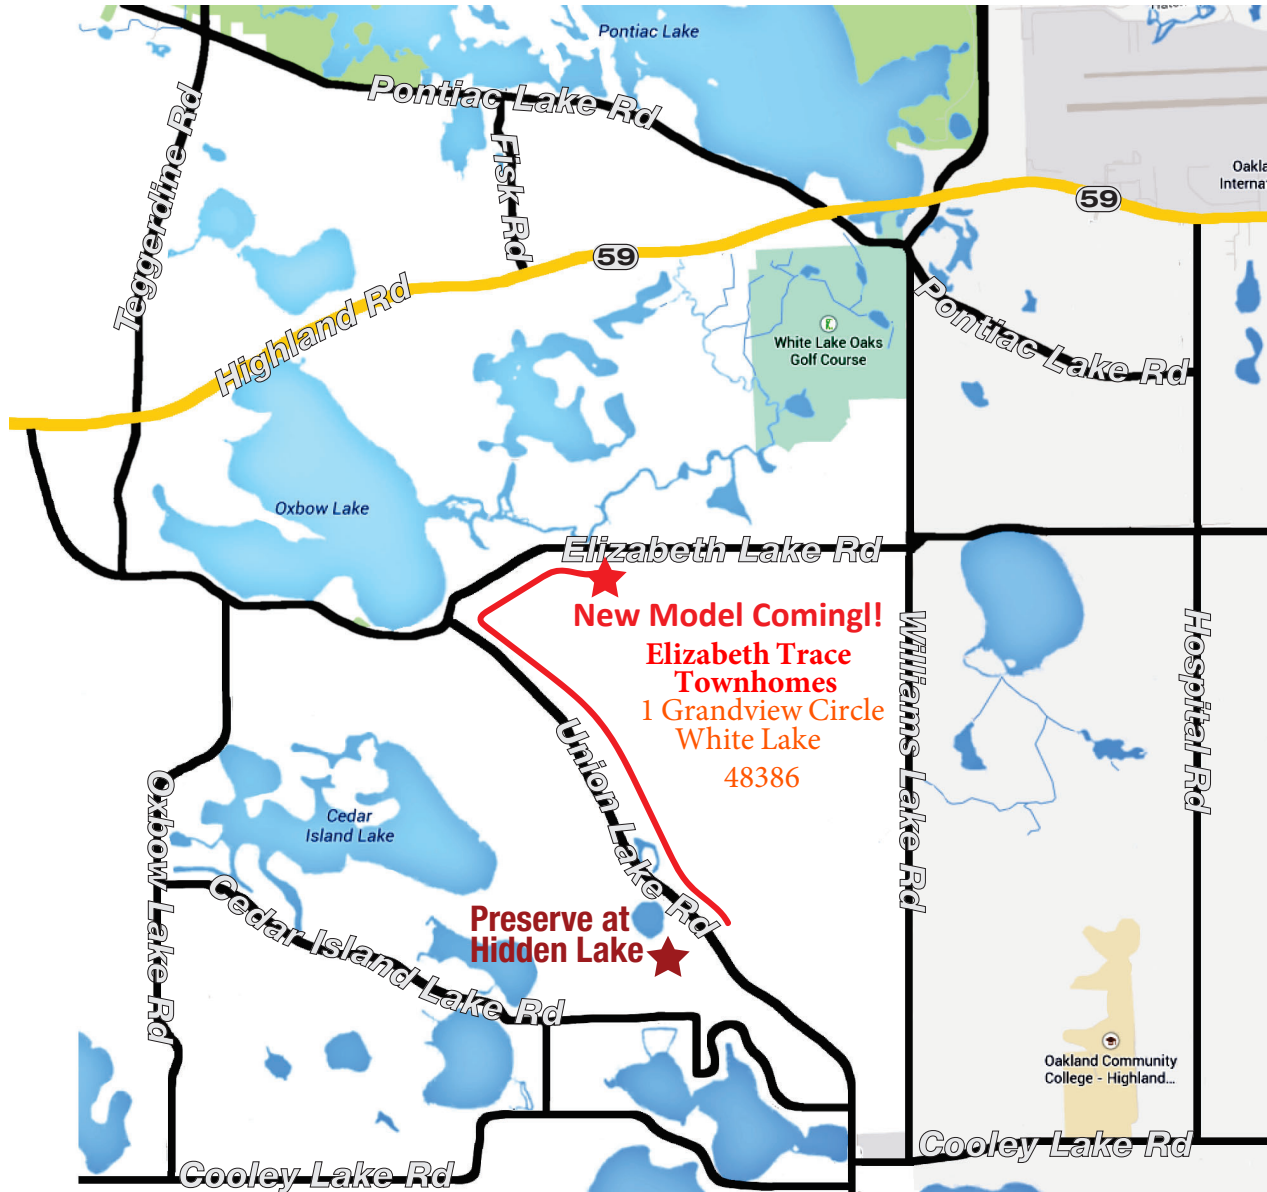

Elizabeth Trace Townhomes

RESTURANTS
Aurora On The Lake
Dave & Amy's
Stella's Table
Red Wood Grill
Billy's Tip N Inn

WALLED LAKE SCHOOLS
Dublin Elementary
Clifford Smart Middle
Walled Lake Northern High

PLACES TO GO
Alpine Valley
Indian Springs Metro Park
Hess Hathaway Park
Pontiac Lake Recreation
Defy
White Oaks Golf Course

PLACES TO SHOP
Kroger
Oasis Health Food Store
JC Penny
Marshalls
Home Depot
Lowes
Walmart

For more information call
Laura at 248.390.7792

www.myphhome.com