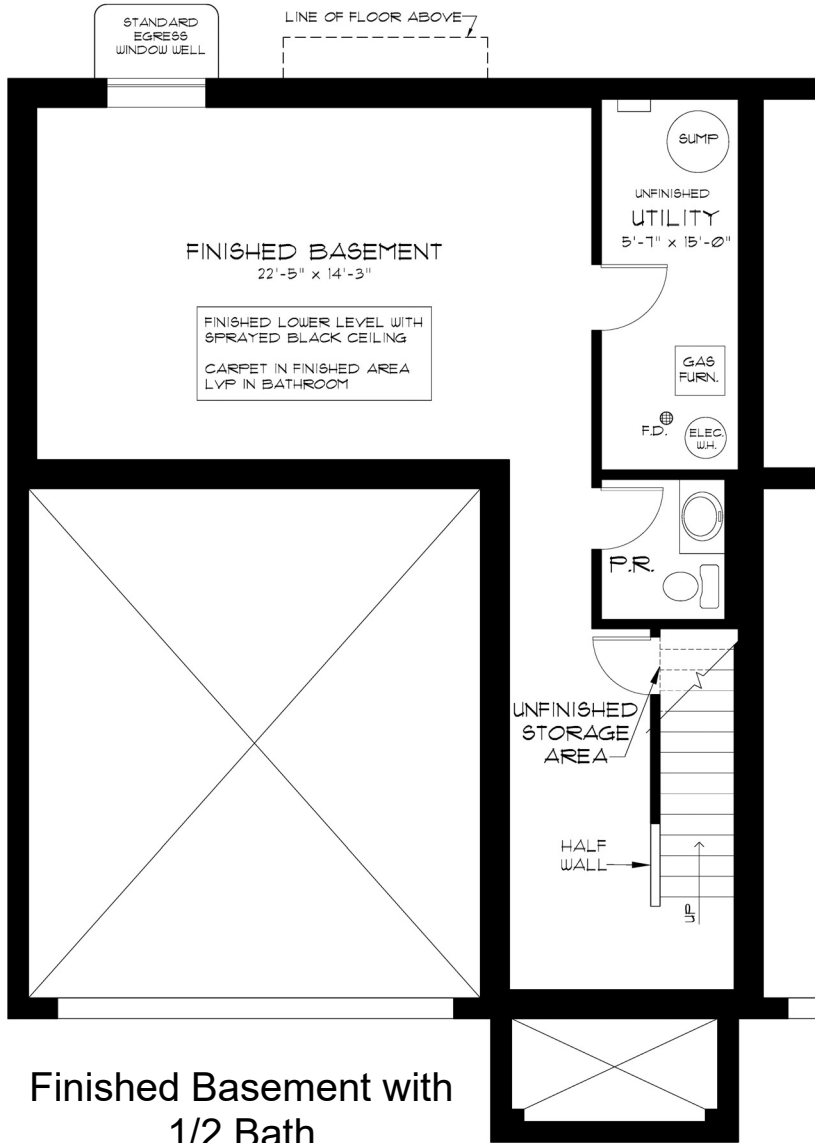

Camden at Elizabeth Trace

(3) Bedrooms, (2-1/2) Baths and Full Basement
(1,856 Sq. Ft. Total)

**For more information call
Laura at (248) 390-7792
www.myphhome.com**

The floor plans and elevations are an artist's depiction and are meant as a guide. Renderings do not accurately depict the legal description of the property, boundaries, or dimensions. We cannot provide any guarantees that the actual elevation will not differ from the artist's depiction. The builder reserves the right to make changes in prices, materials, or specifications without notice or obligation.

Camden at Elizabeth Trace

(1,856 Sq. Ft. Total)

(3) Bedrooms, (2-1/2) Baths and Full Basement

For more information call
Laura at (248) 390-7792
www.myphome.com

The floor plans and elevations are an artist's depiction and are meant as a guide. Renderings do not accurately depict the legal description of the property, boundaries, or dimensions. We cannot provide any guarantees that the actual elevation will not differ from the artist's depiction. The builder reserves the right to make changes in prices, materials, or specifications without notice or obligation.

For more information call
 Laura at (248) 390-7792
 www.myphhome.com

Camden at Elizabeth Trace

(Finished Basements Options)

Finished Basement with
 1/2 Bath
 550 S.F.

Finished Basement with
 Bedroom and Full Bath
 565 S.F.

The floor plans and elevations are an artist's depiction and are meant as a guide. Renderings do not accurately depict the legal description of the property, boundaries, or dimensions. We cannot provide any guarantees that the actual elevation will not differ from the artist's depiction. The builder reserves the right to make changes in prices, materials, or specifications without notice or obligation.