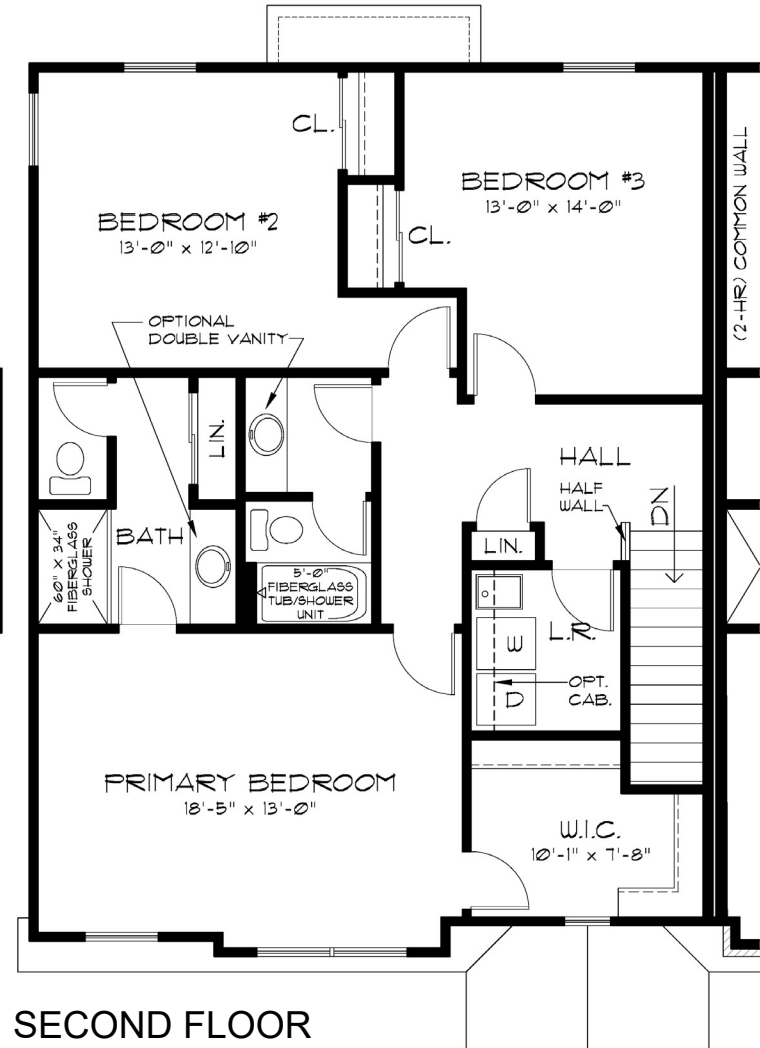

Camden at Elizabeth Trace

(3) Bedrooms, (2-1/2) Baths and Full Basement
(1,856 Sq. Ft. Total)

**For more information call
Laura at (248) 390-7792
www.myphhome.com**

The floor plans and elevations are an artist's depiction and are meant as a guide. Renderings do not accurately depict the legal description of the property, boundaries, or dimensions. We cannot provide any guarantees that the actual elevation will not differ from the artist's depiction. The builder reserves the right to make changes in prices, materials, or specifications without notice or obligation.

Camden at Elizabeth Trace

(1,856 Sq. Ft. Total)

(3) Bedrooms, (2-1/2) Baths and Full Basement

For more information call
Laura at (248) 390-7792
www.myphome.com

The floor plans and elevations are an artist's depiction and are meant as a guide. Renderings do not accurately depict the legal description of the property, boundaries, or dimensions. We cannot provide any guarantees that the actual elevation will not differ from the artist's depiction. The builder reserves the right to make changes in prices, materials, or specifications without notice or obligation.

For more information call
 Laura at (248) 390-7792
 www.myphhome.com

Camden at Elizabeth Trace

(Finished Basements Options)

Finished Basement with
 1/2 Bath
 550 S.F.

Finished Basement with
 Bedroom and Full Bath
 565 S.F.

The floor plans and elevations are an artist's depiction and are meant as a guide. Renderings do not accurately depict the legal description of the property, boundaries, or dimensions. We cannot provide any guarantees that the actual elevation will not differ from the artist's depiction. The builder reserves the right to make changes in prices, materials, or specifications without notice or obligation.