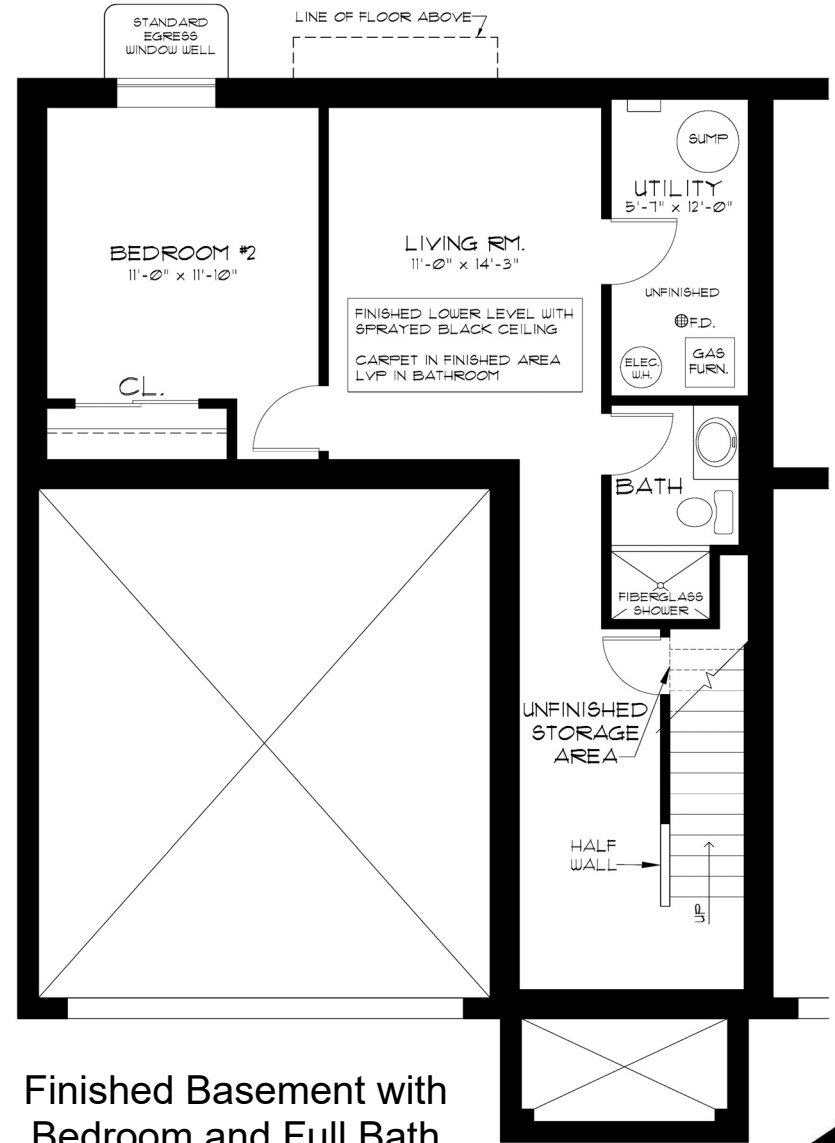

Camden at Elizabeth Trace

(3) Bedrooms, (2-1/2) Baths and Full Basement
(1,856 Sq. Ft. Total)

**For more information call
Laura at (248) 390-7792
www.myphhome.com**

The floor plans and elevations are an artist's depiction and are meant as a guide. Renderings do not accurately depict the legal description of the property, boundaries, or dimensions. We cannot provide any guarantees that the actual elevation will not differ from the artist's depiction. The builder reserves the right to make changes in prices, materials, or specifications without notice or obligation.

Camden at Elizabeth Trace

(1,856 Sq. Ft. Total)

(3) Bedrooms, (2-1/2) Baths and Full Basement

For more information call
Laura at (248) 390-7792
www.myphome.com

The floor plans and elevations are an artist's depiction and are meant as a guide. Renderings do not accurately depict the legal description of the property, boundaries, or dimensions. We cannot provide any guarantees that the actual elevation will not differ from the artist's depiction. The builder reserves the right to make changes in prices, materials, or specifications without notice or obligation.

For more information call
 Laura at (248) 390-7792
 www.myphhome.com

Camden at Elizabeth Trace

(Finished Basements Options)

Finished Basement with
 1/2 Bath
 550 S.F.

Finished Basement with
 Bedroom and Full Bath
 565 S.F.

The floor plans and elevations are an artist's depiction and are meant as a guide. Renderings do not accurately depict the legal description of the property, boundaries, or dimensions. We cannot provide any guarantees that the actual elevation will not differ from the artist's depiction. The builder reserves the right to make changes in prices, materials, or specifications without notice or obligation.