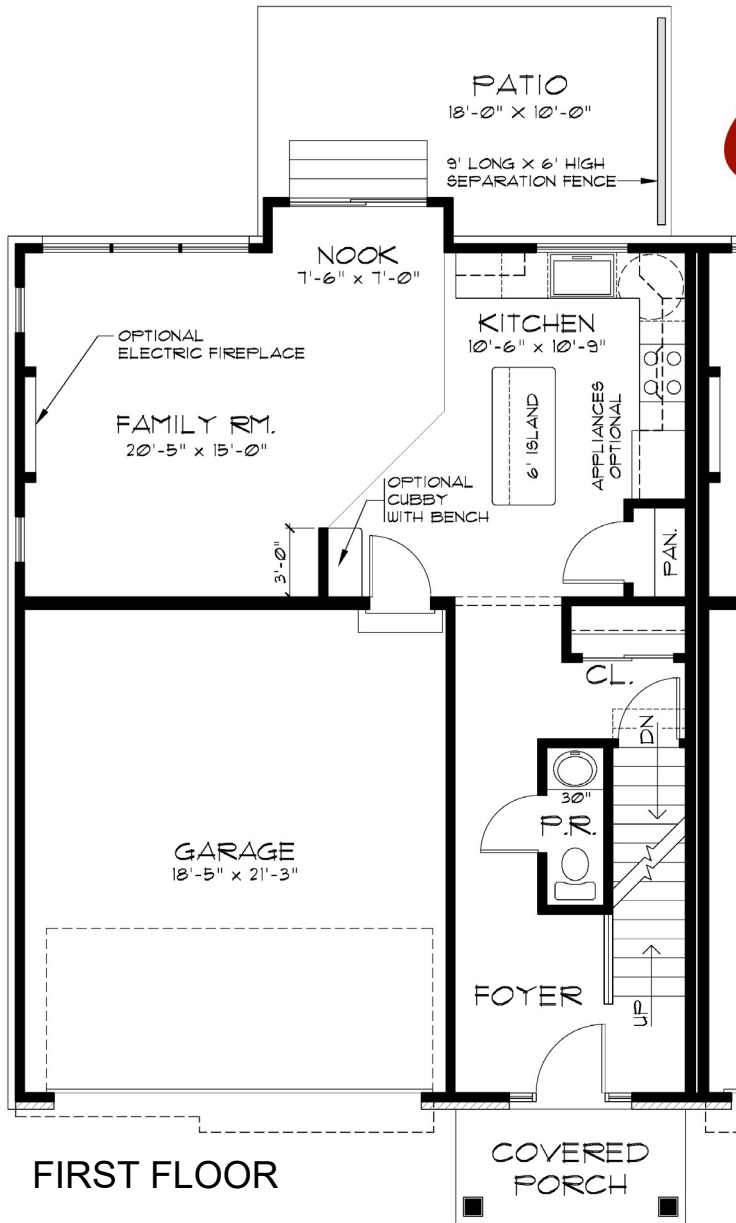

Camden at Elizabeth Trace

(3) Bedrooms, (2-1/2) Baths and Full Basement
(1,856 Sq. Ft. Total)

**For more information call
Laura at (248) 390-7792
www.myphhome.com**

The floor plans and elevations are an artist's depiction and are meant as a guide. Renderings do not accurately depict the legal description of the property, boundaries, or dimensions. We cannot provide any guarantees that the actual elevation will not differ from the artist's depiction. The builder reserves the right to make changes in prices, materials, or specifications without notice or obligation.

Camden at Elizabeth Trace

(1,856 Sq. Ft. Total)

(3) Bedrooms, (2-1/2) Baths and Full Basement

For more information call
Laura at (248) 390-7792
www.myphome.com

The floor plans and elevations are an artist's depiction and are meant as a guide. Renderings do not accurately depict the legal description of the property, boundaries, or dimensions. We cannot provide any guarantees that the actual elevation will not differ from the artist's depiction. The builder reserves the right to make changes in prices, materials, or specifications without notice or obligation.

For more information call
 Laura at (248) 390-7792
 www.myphhome.com

Camden at Elizabeth Trace

(Finished Basements Options)

Finished Basement with
 1/2 Bath
 550 S.F.

Finished Basement with
 Bedroom and Full Bath
 565 S.F.

The floor plans and elevations are an artist's depiction and are meant as a guide. Renderings do not accurately depict the legal description of the property, boundaries, or dimensions. We cannot provide any guarantees that the actual elevation will not differ from the artist's depiction. The builder reserves the right to make changes in prices, materials, or specifications without notice or obligation.