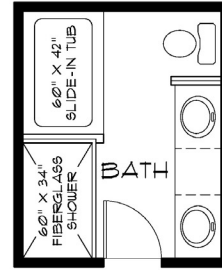

Camden at Elizabeth Trace

(3) Bedrooms, (2-1/2) Baths and Full Basement
(1,856 Sq. Ft. Total)

**For more information call
Laura at (248) 390-7792
www.myphhome.com**

The floor plans and elevations are an artist's depiction and are meant as a guide. Renderings do not accurately depict the legal description of the property, boundaries, or dimensions. We cannot provide any guarantees that the actual elevation will not differ from the artist's depiction. The builder reserves the right to make changes in prices, materials, or specifications without notice or obligation.

Camden at Elizabeth Trace

(1,856 Sq. Ft. Total)

(3) Bedrooms, (2-1/2) Baths and Full Basement

For more information call
Laura at (248) 390-7792
www.myphome.com

The floor plans and elevations are an artist's depiction and are meant as a guide. Renderings do not accurately depict the legal description of the property, boundaries, or dimensions. We cannot provide any guarantees that the actual elevation will not differ from the artist's depiction. The builder reserves the right to make changes in prices, materials, or specifications without notice or obligation.

For more information call
 Laura at (248) 390-7792
 www.myphhome.com

Camden at Elizabeth Trace

(Finished Basements Options)

Finished Basement with
 1/2 Bath
 550 S.F.

Finished Basement with
 Bedroom and Full Bath
 565 S.F.