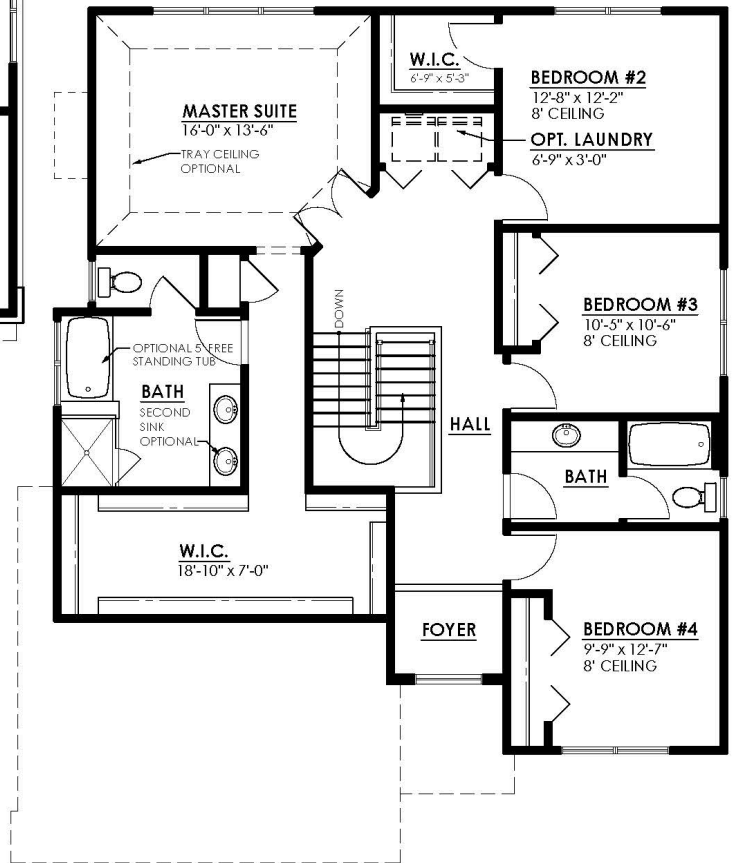

## The Stratford 4 Bedrooms

### First Floor

- 2,690 Sq. Ft.
- 4 Bedrooms
- 2.5 Baths

### Second Floor

[www.myphome.com](http://www.myphome.com)  
**Laura 248.390.7792**

The floor plans and elevations are an artist's depiction and are meant as a guide. Renderings do not accurately depict the legal description of the property, boundaries, or dimensions. We cannot provide any guarantees that the actual elevation will not differ from the artist's depiction. The builder reserves the right to make changes in prices, materials, or specifications without notice or obligation.