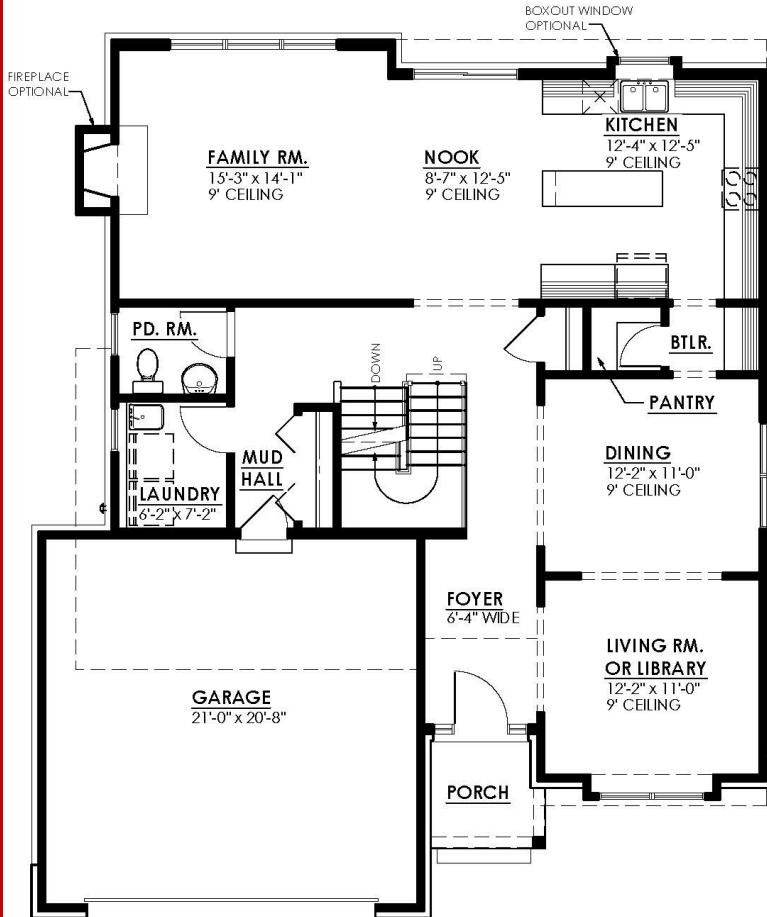

## The Stratford 4 Bedrooms

### First Floor

- 2,690 Sq. Ft.
- 4 Bedrooms
- 2.5 Baths

### Second Floor

[www.myphome.com](http://www.myphome.com)  
**Laura 248.390.7792**

The floor plans and elevations are an artist's depiction and are meant as a guide. Renderings do not accurately depict the legal description of the property, boundaries, or dimensions. We cannot provide any guarantees that the actual elevation will not differ from the artist's depiction. The builder reserves the right to make changes in prices, materials, or specifications without notice or obligation.