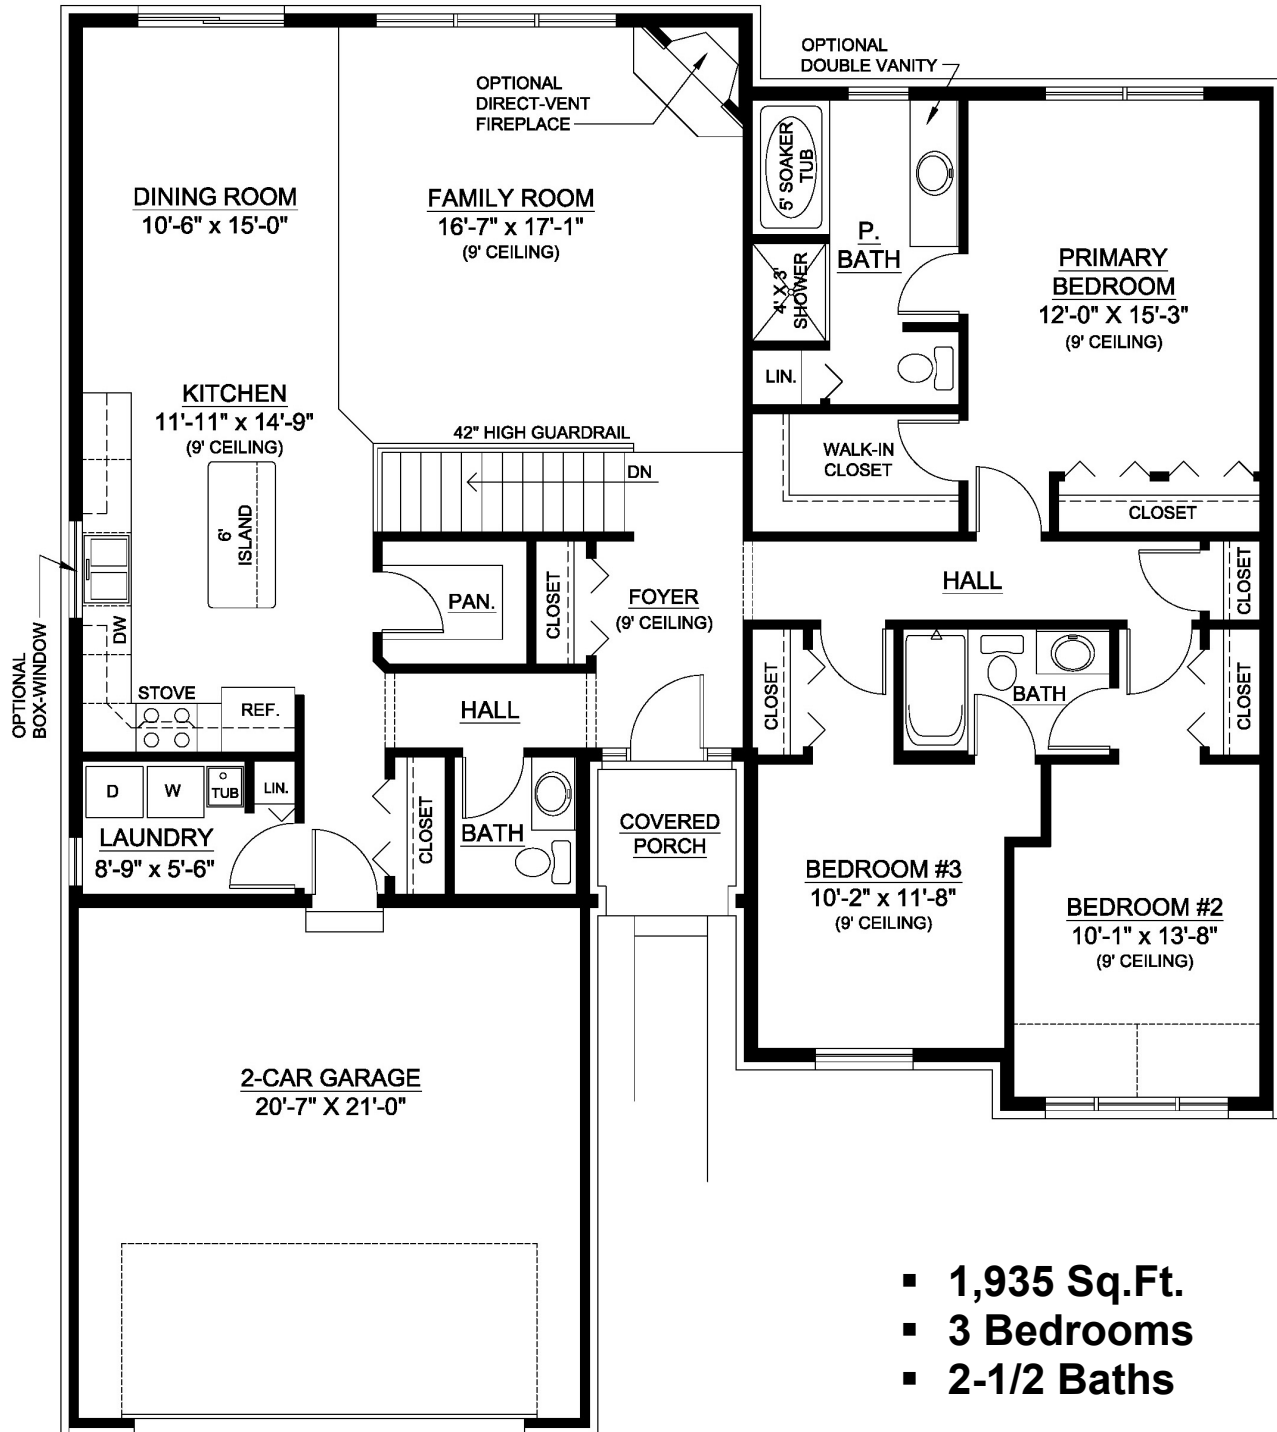

The Cambridge 3 Bedrooms

- 1,935 Sq.Ft.
- 3 Bedrooms
- 2-1/2 Baths

www.myphhome.com

For more information call Laura at (248) 390-7792

The floor plans and elevations are an artist's depiction and are meant as a guide. Renderings do not accurately depict the legal description of the property, boundaries, or dimensions. We cannot provide any guarantees that the actual elevation will not differ from the artist's depiction. The builder reserves the right to make changes in prices, materials, or specifications without notice or obligation.