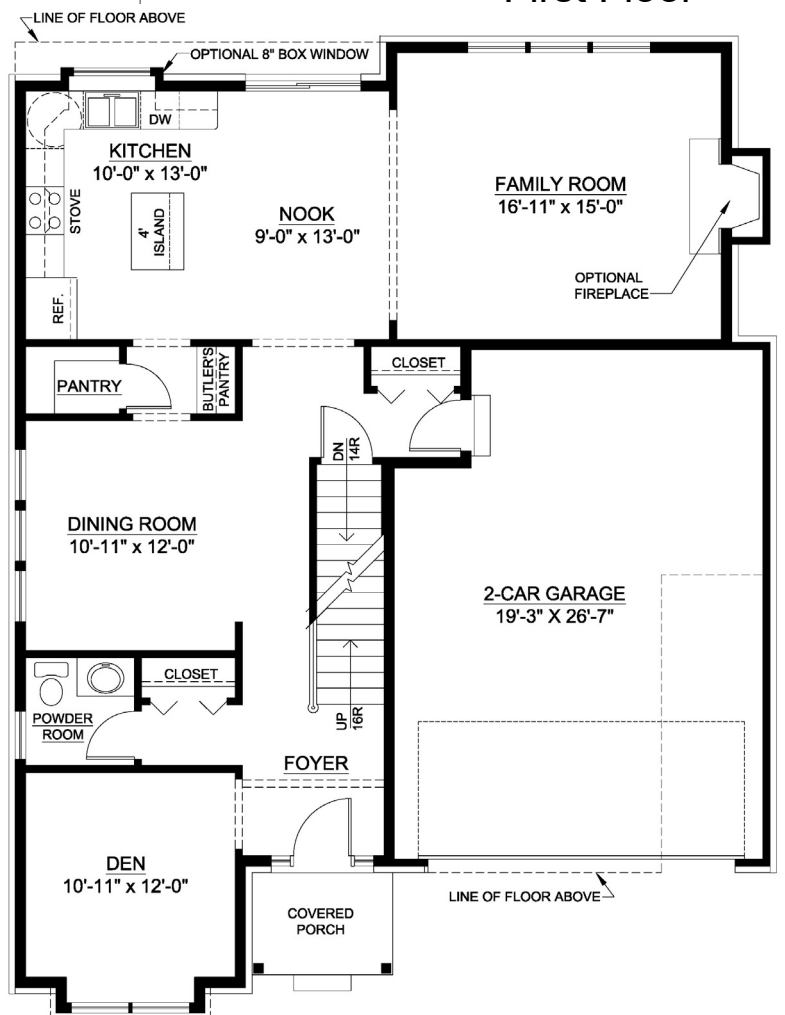

The Amherst

4 Bedrooms

Second Floor

First Floor

- 2,928 Sq.Ft.
- 4 Bedrooms
- 2 1/2 Baths

www.myphhome.com

For more information
call Laura at
(248) 390-7792

The floor plans and elevations are an artist's depiction and are meant as a guide. Renderings do not accurately depict the legal description of the property, boundaries, or dimensions. We cannot provide any guarantees that the actual elevation will not differ from the artist's depiction. The builder reserves the right to make changes in prices, materials, or specifications without notice or obligation.