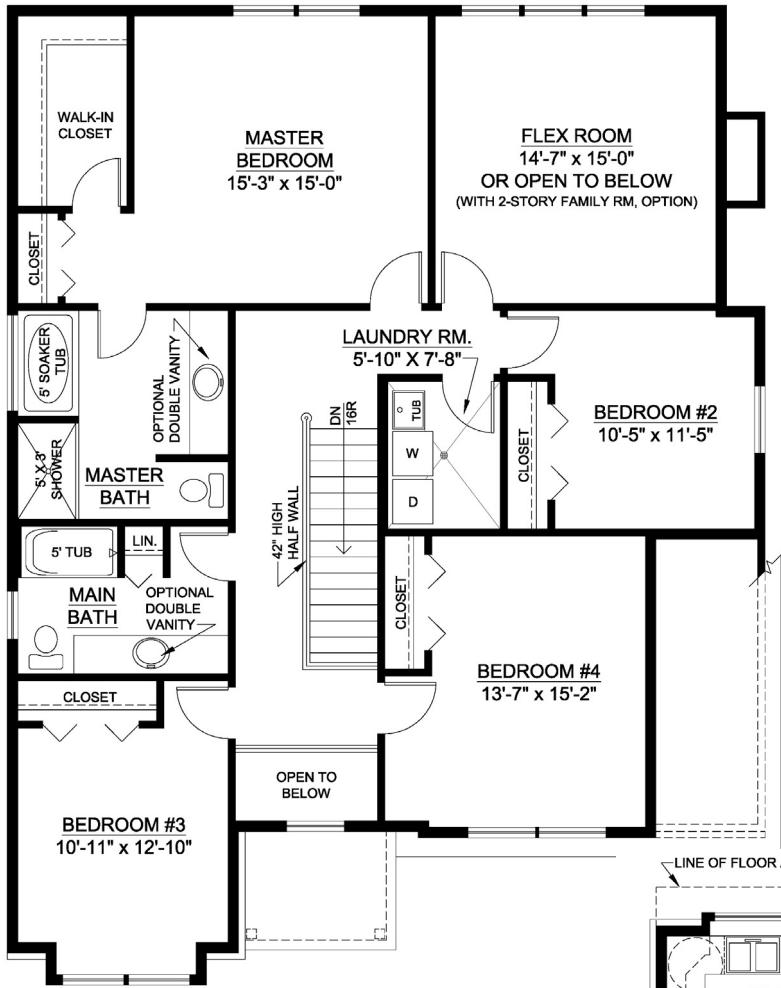

The Amherst

4 Bedrooms

Second Floor

First Floor

- 2,928 Sq.Ft.
- 4 Bedrooms
- 2 1/2 Baths

www.myphhome.com

For more information
call Laura at
(248) 390-7792

The floor plans and elevations are an artist's depiction and are meant as a guide. Renderings do not accurately depict the legal description of the property, boundaries, or dimensions. We cannot provide any guarantees that the actual elevation will not differ from the artist's depiction. The builder reserves the right to make changes in prices, materials, or specifications without notice or obligation.